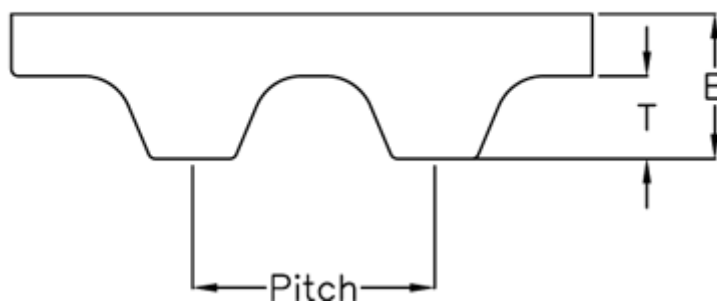

Article number: 602776210603

Description: Gates Timing Belt Synchropower PU 8 T2.5 600

## Measures

Height B mm	= 1.3
Height T mm	= 0.7
Length	= 600
Number of teeth	= 240
Pitch	= 2.5
Type	= PU 8 T2,5 600
Width	= 8